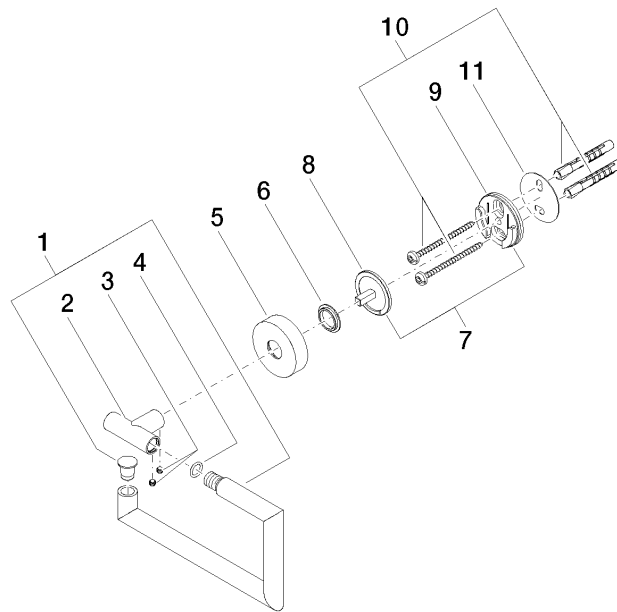

83 500 979

- width 150mm
- height 95 mm
- rosette Ø 40 mm
- 40mm projection

Fits: LISSÉ, META

	Chrome	83 500 979-00
	Brushed Platinum	83 500 979-06
	Dark Chrome	83 500 979-19
	Light Gold	83 500 979-26
	Brushed Light Gold	83 500 979-27
	Matte Black	83 500 979-33
	Brushed Bronze	83 500 979-42
	Brushed Champagne (22kt Gold)	83 500 979-46
	Champagne (22kt Gold)	83 500 979-47
	Brushed Chrome	83 500 979-93
	Brushed Dark Platinum	83 500 979-99

83 500 979

mm [inches]

83 500 979

Parts for other finishes can be found here: Brushed Platinum

Spare parts list

No.	Item Number	Name	Quantity used	Delivery time
1	90 28 22 626 00-00	holder	1	10
2	05 17 97 561 01-00	holder	1	10
3	90 31 11 038 00 90	pin	2	2
4	90 14 10 060 00 90	seal	1	2
5	08 27 97 500-00	rosette	1	10
6	08 30 11 516 90	ring	1	2
7	05 17 97 501 01 90	fixing set	1	2
8	08 17 97 559 90	holder	1	2
9	08 17 97 501 07	holder	1	2
10	05 30 31 025 00 90	fixing set	1	2
11	05 30 11 519 00 90	disc	1	2